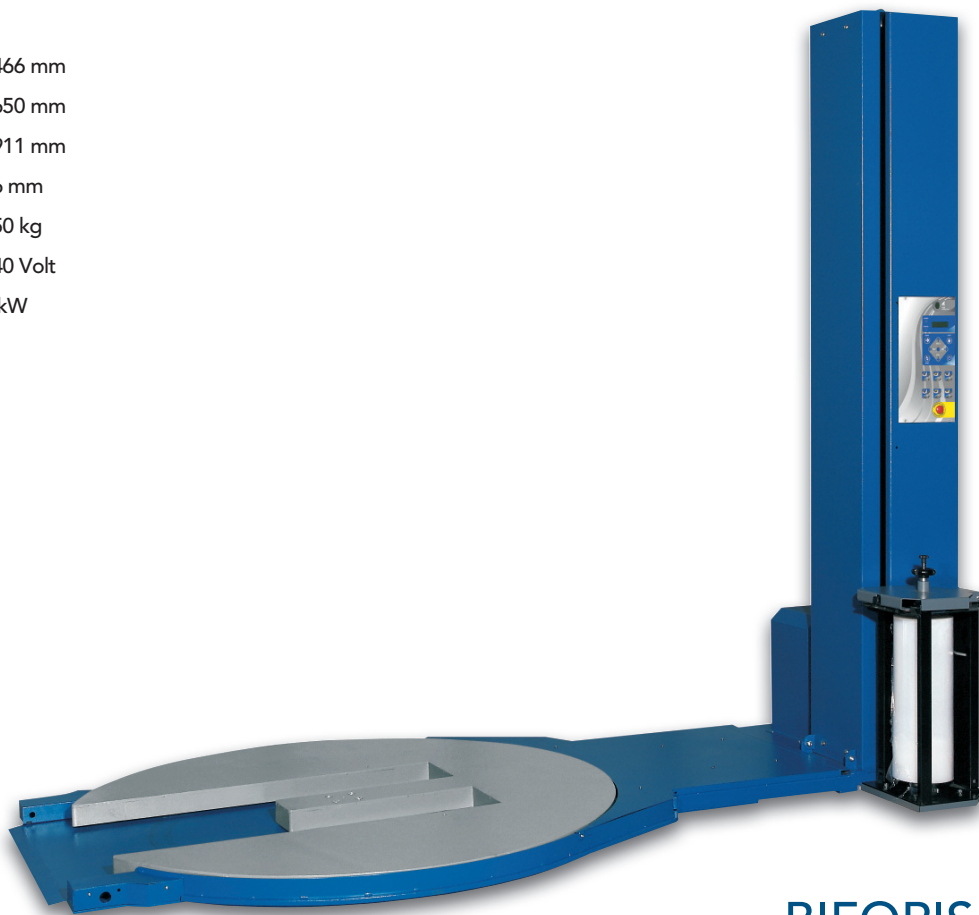

KEY POINTS

**European
2 Year Warranty
Chain Driven**

Thanks to the shape of the turntable, **C-One Biforis allows table loading without using an access ramp**

BIFORIS

Possible to access with hand pallet truck from the front or from one of the two sides, the C-One Biforis has many adaptable options to cater for your needs.

Ideal for those who have reduced space, unstable loads, or who use a hand pallet truck.

THE PERFECT WRAPPING

BIFORIS

Semi-Automatic

PRODUCT SPECIFICATIONS – STANDARD

- Fork-shaped turntable for hand pallet trucks
- Electronic printed circuit board
- Frequency controller for carriage speed adjustment
- Frequency controller for turntable speed adjustment
- Loading plate \varnothing 1650 mm
- Maximum height of pallet: 2200 mm
- Maximum size of the pallet: 1200 x 1200 mm
- Maximum loading weight: 1200 kg
- Electromagnetic brake for the stretching of the film
- Photocell for pallet height detection
- Safety stop at the base of the carriage
- Stop at 0 position
- Power board IP54
- 3 password levels (including lock password)
- Adjustable parameters by the control panel without password: cycle selection, bottom laps, top laps, top
- Sheet cycle parameters, rotation speed, carriage ascent speed, carriage descent speed, film tension, starting wrapping height
- 6 working cycles: ascent/descent; topsheet; only ascent; only descent; layers; stack
- Storage of 32 end user programs
- 3 working ways: semimanual, semiautomatic, fixed height
- Strengthening operation
- Acoustic warning at the cycle start and stop
- Autodiagnostic
- Wrapped pallet counter
- Receiver for infrared/radio remote control
- Powder coating
- Braked turntable at the end of the cycle
- Power Pre Stretch
- 2 years warranty - subject to service agreement