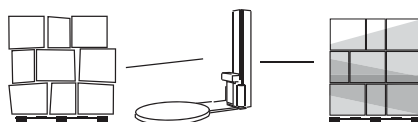

KEY POINTS

**European
2 Year Warranty
Chain Driven**

Thanks to the shape of the turntable, **C-One Biforis allows table loading without using an access ramp**

BIFORIS

Possible to access with hand pallet truck from the front or from one of the two sides, the C-One Biforis has many adaptable options to cater for your needs.

Ideal for those who have reduced space, unstable loads, or who use a hand pallet truck.

THE PERFECT WRAPPING

BIFORIS

Semi-Automatic

PRODUCT SPECIFICATIONS – STANDARD

- Fork-shaped turntable for hand pallet trucks
- Electronic printed circuit board
- Frequency controller for carriage speed adjustment
- Frequency controller for turntable speed adjustment
- Loading plate \varnothing 1650 mm
- Maximum height of pallet: 2200 mm
- Maximum size of the pallet: 1200 x 1200 mm
- Maximum loading weight: 1200 kg
- Electromagnetic brake for the stretching of the film
- Photocell for pallet height detection
- Safety stop at the base of the carriage
- Stop at 0 position
- Power board IP54
- 3 password levels (including lock password)
- Adjustable parameters by the control panel without password: cycle selection, bottom laps, top laps, top
- Sheet cycle parameters, rotation speed, carriage ascent speed, carriage descent speed, film tension, starting wrapping height
- 6 working cycles: ascent/descent; topsheet; only ascent; only descent; layers; stack
- Storage of 32 end user programs
- 3 working ways: semimanual, semiautomatic, fixed height
- Strengthening operation
- Acoustic warning at the cycle start and stop
- Autodiagnostic
- Wrapped pallet counter
- Receiver for infrared/radio remote control
- Powder coating
- Braked turntable at the end of the cycle
- Power Pre Stretch
- 2 years warranty - subject to service agreement